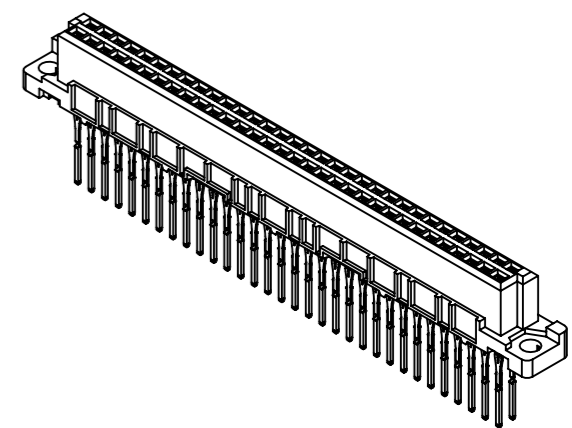

64 press-in contacts

☒ = position with contact

☐ = position without contact

1 recommended configuration of plated through holes and further information see product data sheet

09 02 264 6861	2
part-no	performance level

All rights reserved Department EL PD HARTING D-32339 Espelkamp	All Dimensions in mm Original Size DIN A3	Scale 1:1	Free size tol. IEC 60603-2	Ref. Sub.	Date 2022-11-29	State Final Release
	Created by 00103855	Inspected by STORCK	Standardisation	Title DIN Signal type B female press-in 13.0 64-pole		Doc-Key / ECM-Nr. 100179617/UGD/055/D 50000219063
		Type TB	Number 0902264X861	Rev. D	Page 1/1	