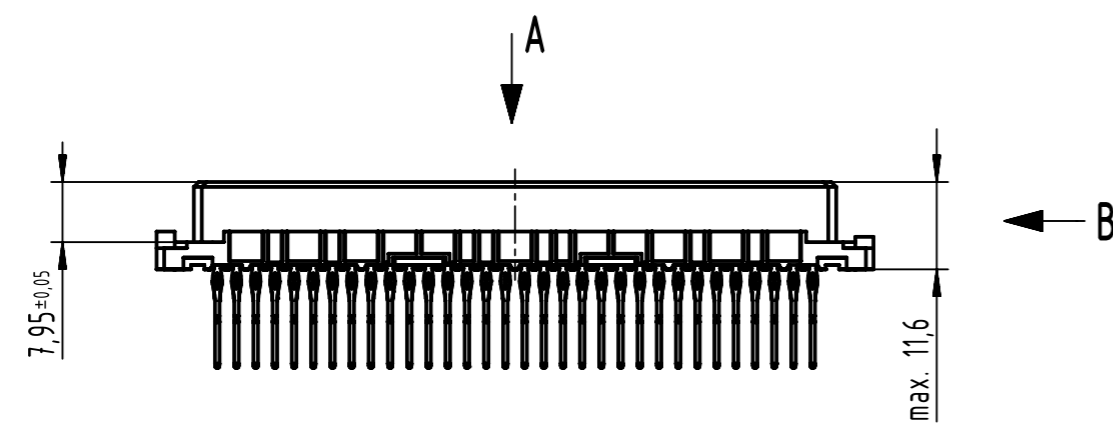

64 press-in contacts

☒ = position with contact

☐ = position without contact

1 recommended configuration of plated through holes and further information see product data sheet

09 02 264 6861	2
part-no	performance level

All rights reserved Department EL PD HARTING D-32339 Espelkamp	All Dimensions in mm Original Size DIN A3	Scale 1:1	Free size tol. IEC 60603-2	Ref. Sub.	Date 2022-11-29	State Final Release
	Created by 00103855	Inspected by STORCK	Standardisation	Title DIN Signal type B female press-in 13.0 64-pole		Doc-Key / ECM-Nr. 100179617/UGD/055/D 50000219063
		Type TB	Number 0902264X861	Rev. D	Page 1/1	