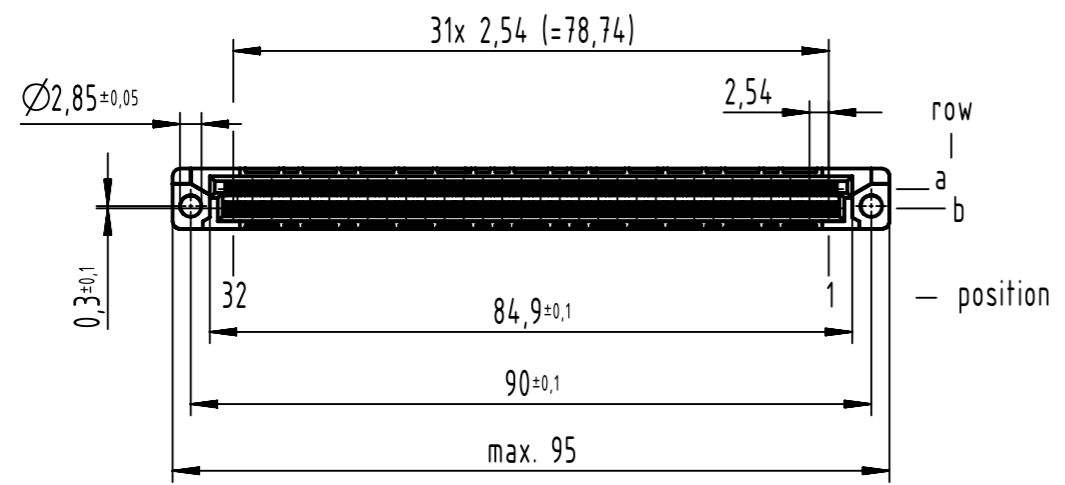

64 press-in contacts

☒ = position with contact

☐ = position without contact

1 recommended configuration of plated through holes and further information see product data sheet

09 02 264 6861	2
part-no	performance level

All rights reserved Department EL PD HARTING D-32339 Espelkamp	All Dimensions in mm Original Size DIN A3	Scale 1:1	Free size tol. IEC 60603-2	Ref. Sub.	Date 2022-11-29	State Final Release
	Created by 00103855	Inspected by STORCK	Standardisation	Title DIN Signal type B female press-in 13.0 64-pole		Doc-Key / ECM-Nr. 100179617/UGD/055/D 50000219063
		Type TB	Number 0902264X861	Rev. D	Page 1/1	