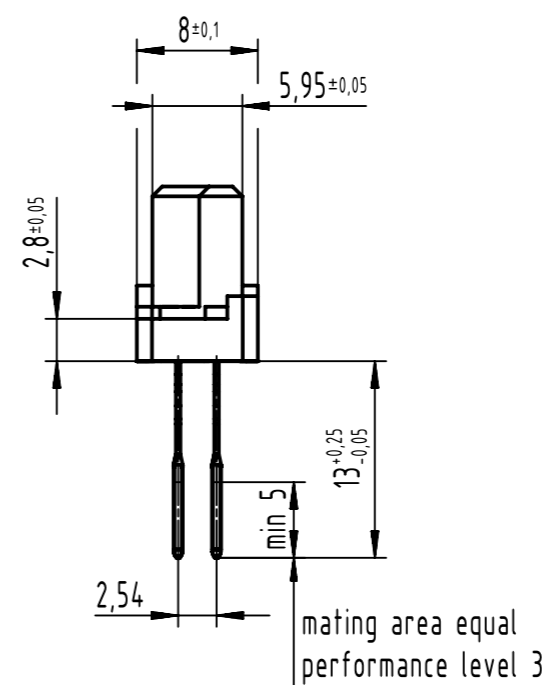

64 press-in contacts

☒ = position with contact

☐ = position without contact

1 recommended configuration of plated through holes and further information see product data sheet

09 02 264 6861	2
part-no	performance level

All rights reserved Department EL PD HARTING D-32339 Espelkamp	All Dimensions in mm Original Size DIN A3	Scale 1:1	Free size tol. IEC 60603-2	Ref. Sub.	Date 2022-11-29	State Final Release
	Created by 00103855	Inspected by STORCK	Standardisation	Title DIN Signal type B female press-in 13.0 64-pole		Doc-Key / ECM-Nr. 100179617/UGD/055/D 50000219063
		Type TB	Number 0902264X861	Rev. D	Page 1/1	